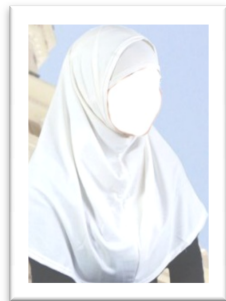

SCHOOL UNIFORM GUIDELINES GRADES 7-8

Short sleeve polo

Long sleeve polo

White Hijab

Black Hijab

Black Pants

Black Long Skirt

Abaya/Jilbab with white hijab (NO BLACK CLOTHING HEAD TO TOE)
Black plain abaya (without any embroidery).

For Boys

- **Shirts:** Light/sky blue long or short sleeved polo or dress shirt with collars. Please note that collarless shirts are NOT allowed.
- **Pants:** Black uniform pants (no sweat pants)

For Girls

- **Shirts:** Light/sky blue long sleeved or dress shirt with collars. Please note that collarless shirts are NOT allowed.
- **Pants/ Long Skirt:** Black uniform pants or long skirts.
- **Abaya/Jilbab:** The abaya/jilbab is optional for girls.
- **Hijab:** Plain white or black hijab (**mandatory for all female students in grades 5-12**).