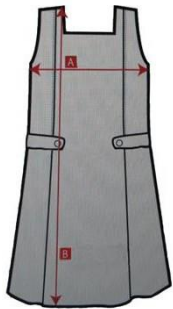

2021-2022 UNIFORM ORDER FORM

FOR OFFICE USE ONLY

Date

Paid Yes No

Payment Method

Cash CC Debit Chq #

Student Full Name			Grade	
Parent Name		Cell	Email	
Credit Card # (3% extra)		Exp Date	UVC Code	

Item #	Item Name	Display	Sizes	Cost	Size	Qty	Total
107	Polo Long Sleeves (Burgundy)		4, 6, 8, 10, 12, 14 / 16, S, M, L, XL	\$24 / \$26			
108	Polo Short Sleeves (Burgundy)		4, 6, 8, 10, 12, 14 / 16, S, M, L, XL	\$24 / \$26			
607	Gym Tshirt Long Sleeves (Burgundy)		4, 6, 8, 10, 12, 14 / 16, S, M, L, XL	\$20 / \$23			
608	Gym Tshirt Short Sleeves (Burgundy)		4, 6, 8, 10, 12, 14 / 16, S, M, L, XL	\$20 / \$23			
452	Gym Pants (Navy Blue)		4, 6, 8, 10, 12, 14 / 16, 18, 20, 22	\$23 / \$25			
401M	Cardigan with Liner (Navy Blue with Buttons)		4, 6, 8, 10, 12, 14 / 16, 18, 20, 22	\$35 / \$40			
403	Jacket (Navy Blue with Zipper)		4, 6, 8, 10, 12, 14 / 16, 18, 20, 22	\$35 / \$40			
622P	Tunic (Navy Blue)		4, 6, 8, 10, 12, 14, 16	\$35			
107L	GIRLS Polo Long Sleeves EXTRA LONG (Burgundy) Gr. 4+		10,12, 14 / 16, S, M, L, XL	\$25 / \$30			
607L	GIRLS Gym Tshirt Long Sleeves EXTRA LONG (Burgundy) Gr. 4+		10, 12, 14 / 16, 18, 20, 22	\$25 / \$30			
801	Hijab (White)		Standard	\$10			
802	Hijab (Navy Blue)		Standard	\$10			
TOTAL\$							

2021-2022 UNIFORM ORDER DETAILS

POLO / T-SHIRT

Make sure the uniform is 2" bigger at the chest. Do not bleach. Hang dry.

Size	4	6	8	10	12	14	16	18 (S)	20 (M)	22 (L)	24 (XL)
Chest	14"	15"	16"	16.5"	17.5"	18"	19"	19.5"	20.5"	21.5"	22"
Length	19"	20"	21.5"	22.5"	23.5"	24.5"	25.5"	27"	28"	29.5"	30.5"

CARDIGAN

Size	4	6	8	10	12	14	16	18 (S)	20 (M)	22 (L)
Chest	15"	16"	17"	18"	19"	20"	21"	22"	23"	24"
Length	19.5"	20.5"	21.5"	22.5"	23.5"	25.5"	27"	28"	29"	29"

TUNIC

Make sure the uniform is 2" bigger at the chest. Do not bleach. Hang dry.