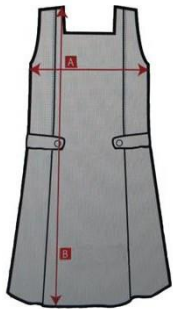

Item #	Item Name	Display	Sizes	Cost	Size	Qty	Total
107	Polo Long Sleeves (Burgundy)		4, 6, 8, 10, 12, 14 / 16, S, M, L, XL	\$27 / \$29			
108	Polo Short Sleeves (Burgundy)		4, 6, 8, 10, 12, 14 / 16, S, M, L, XL	\$27 / \$29			
607	Gym Tshirt Long Sleeves (Burgundy)		4, 6, 8, 10, 12, 14 / 16, S, M, L, XL	\$23 / \$26			
608	Gym Tshirt Short Sleeves (Burgundy)		4, 6, 8, 10, 12, 14 / 16, S, M, L, XL	\$23 / \$26			
452	Gym Pants (Navy Blue)		4, 6, 8, 10, 12, 14 / 16, 18, 20, 22	\$26 / \$28			
401M	Cardigan with Liner (Navy Blue with Buttons)		4, 6, 8, 10, 12, 14 / 16, 18, 20, 22	\$38 / \$43			
403	Jacket (Navy Blue with Zipper)		4, 6, 8, 10, 12, 14 / 16, 18, 20, 22	\$38 / \$43			
622P	Tunic (Navy Blue)		4, 6, 8, 10, 12, 14, 16	\$38			
107L	GIRLS Polo Long Sleeves EXTRA LONG (Burgundy) Gr. 4+		10,12, 14 / 16, S, M, L, XL	\$28 / \$33			
607L	GIRLS Gym Tshirt Long Sleeves EXTRA LONG (Burgundy) Gr. 4+		10, 12, 14 / 16, 18, 20, 22	\$28 / \$33			
801	Hijab (White)		Standard	\$13			
802	Hijab (Navy Blue)		Standard	\$13			
TOTAL\$							

2021-2022 UNIFORM ORDER DETAILS

POLO / T-SHIRT

Make sure the uniform is 2" bigger at the chest. Do not bleach. Hang dry.

Size	4	6	8	10	12	14	16	18 (S)	20 (M)	22 (L)	24 (XL)
Chest	14"	15"	16"	16.5"	17.5"	18"	19"	19.5"	20.5"	21.5"	22"
Length	19"	20"	21.5"	22.5"	23.5"	24.5"	25.5"	27"	28"	29.5"	30.5"

CARDIGAN

Size	4	6	8	10	12	14	16	18 (S)	20 (M)	22 (L)
Chest	15"	16"	17"	18"	19"	20"	21"	22"	23"	24"
Length	19.5"	20.5"	21.5"	22.5"	23.5"	25.5"	27"	28"	29"	29"

TUNIC

Make sure the uniform is 2" bigger at the chest. Do not bleach. Hang dry.

Size	4	6	8	10	12	14	16
Chest	12.5"	13.5"	14.5"	15"	16"	17"	18"
Length	25"	27.5"	30"	32.5"	35"	37.5"	39"

GYM PANTS	4	6	8	10	12	14	16	18 (S)	20 (M)	22 (L)
Waist (normal elastic)	10"	10.5"	11"	11.5"	12.5"	13"	13.5"	14"	15"	16"
Waist (opened elastic)	14"	14.5"	15"	15.5"	16.5"	18"	18.5"	19"	20"	21"
Length	25"	28"	30"	31.5"	33"	34.5"	36"	42.5"	42.5"	43.5"